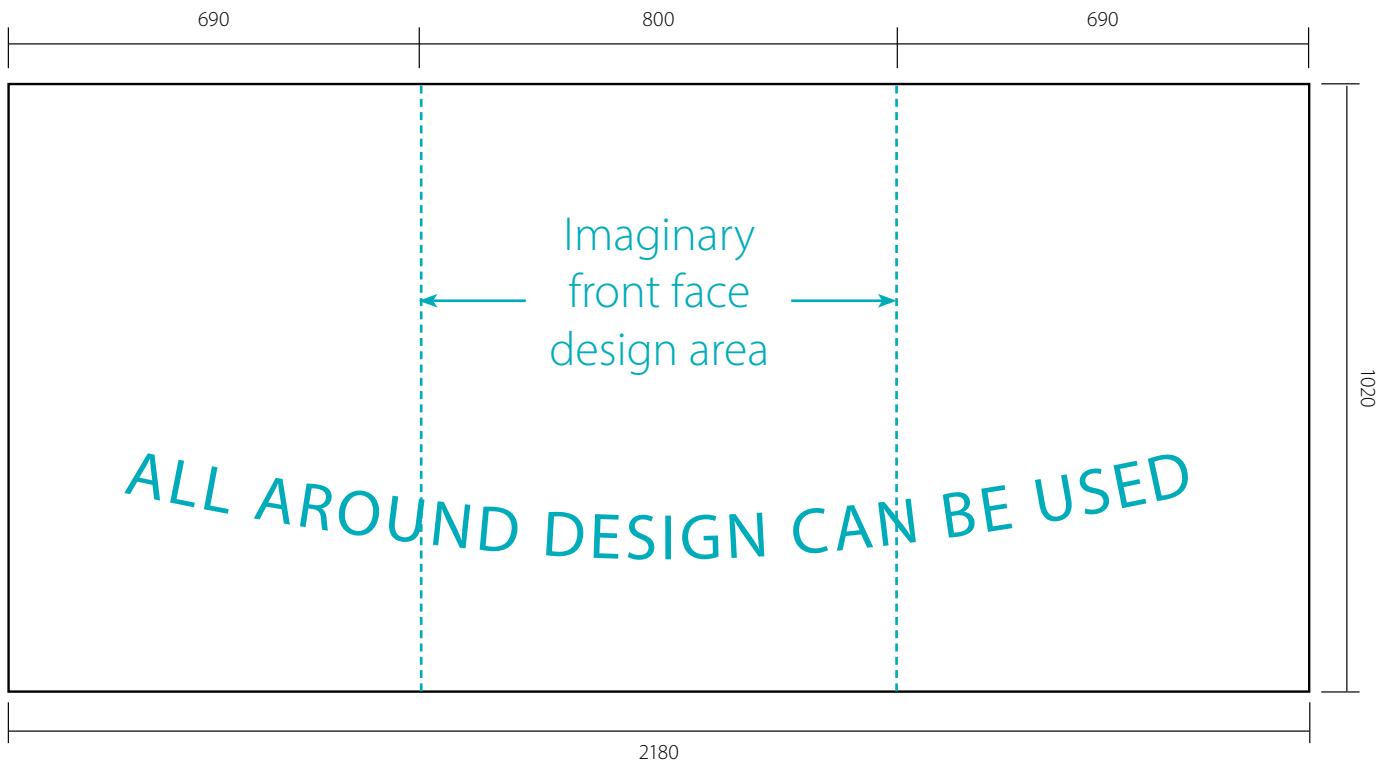

Messupöytä

Telas Taco

Measurements

- » Dimensions (W x H x D): 800 x 1015 x 530 mm
- » Graphics dimensions: 2180 x 1020 mm

Note.

Don't keep important details too close to edges.

Print file requirements

- » Recommended resolution 1:1 100-150 dpi
Bigger is better!
- » CMYK (ISO Coated v2)
- » Do not add bleed or crop marks
- » PDF (PDF/X-1a)
TIFF (LZW compression is recommended)
- » Rich black: C 50 M 40 Y 40 K 100
- » Please do not use *Overprint*