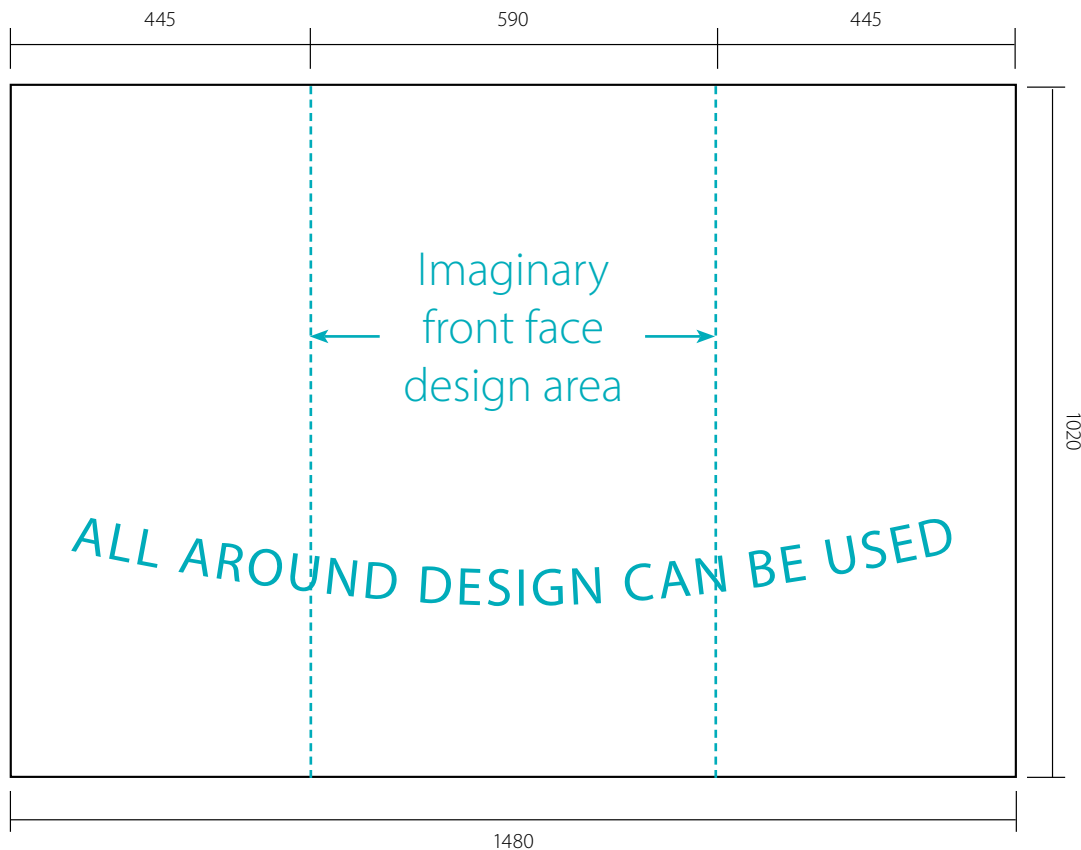

# Messupöytä

## Measurements

- » Dimensions (W x H x D): 595 x 1015 x 395 mm
- » Graphics dimensions: 1480 x 1020 mm

**Note.**

Don't keep important details too close to edges.