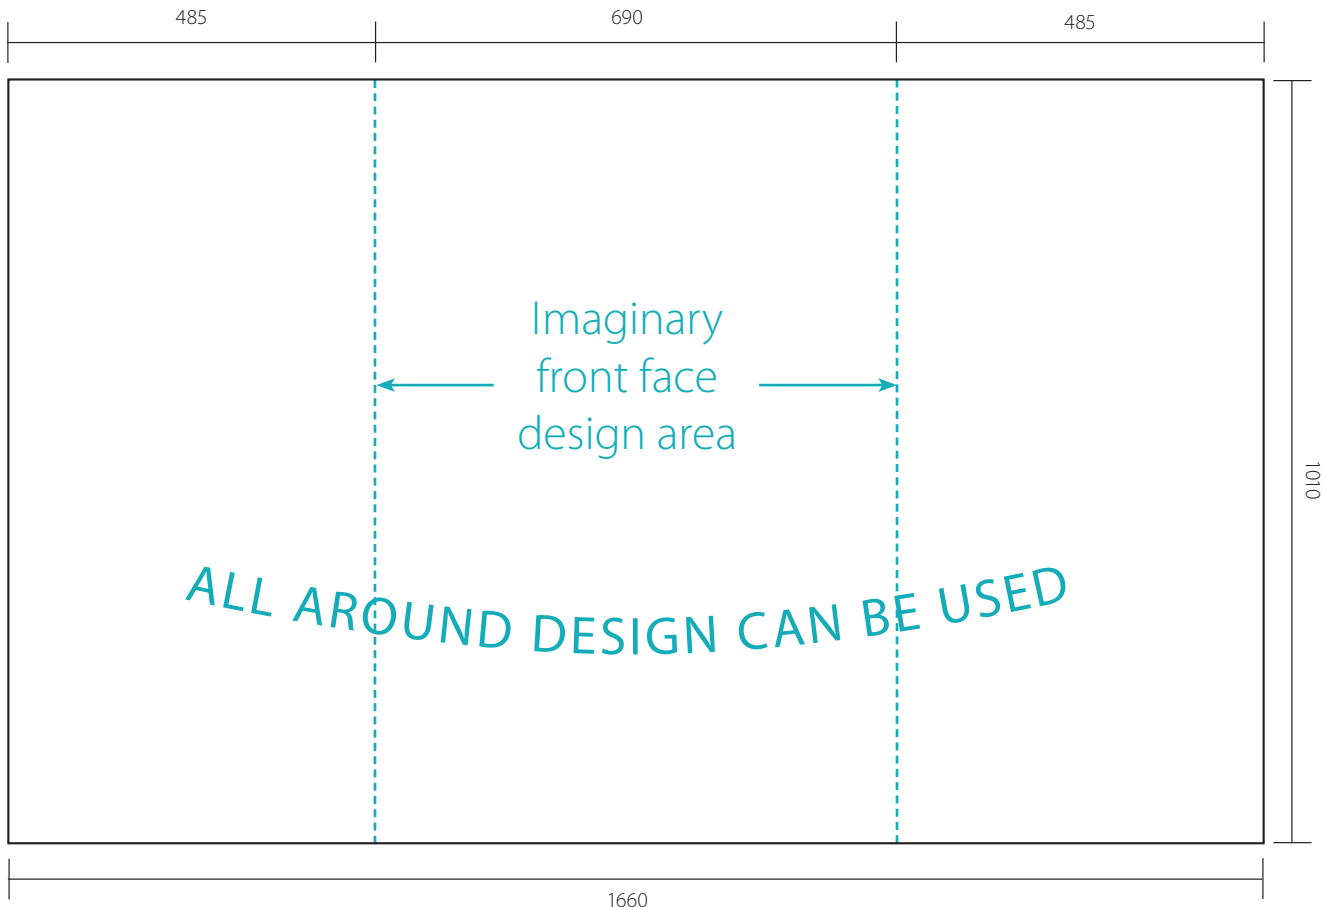

Messupöytä

Telas Neo Matic

Measurements

- » Dimensions (W x H x D): 600 x 990 x 400 mm
- » Graphics dimensions: 1660 x 1010 mm

Note.

Don't keep important details too close to edges.

Print file requirements

- » Recommended resolution 1:1 100-150 dpi
Bigger is better!
- » CMYK (ISO Coated v2)
- » Do not add bleed or crop marks
- » PDF (PDF/X-1a)
TIFF (LZW compression is recommended)
- » Rich black: C 50 M 40 Y 40 K 100
- » Please do not use *Overprint*