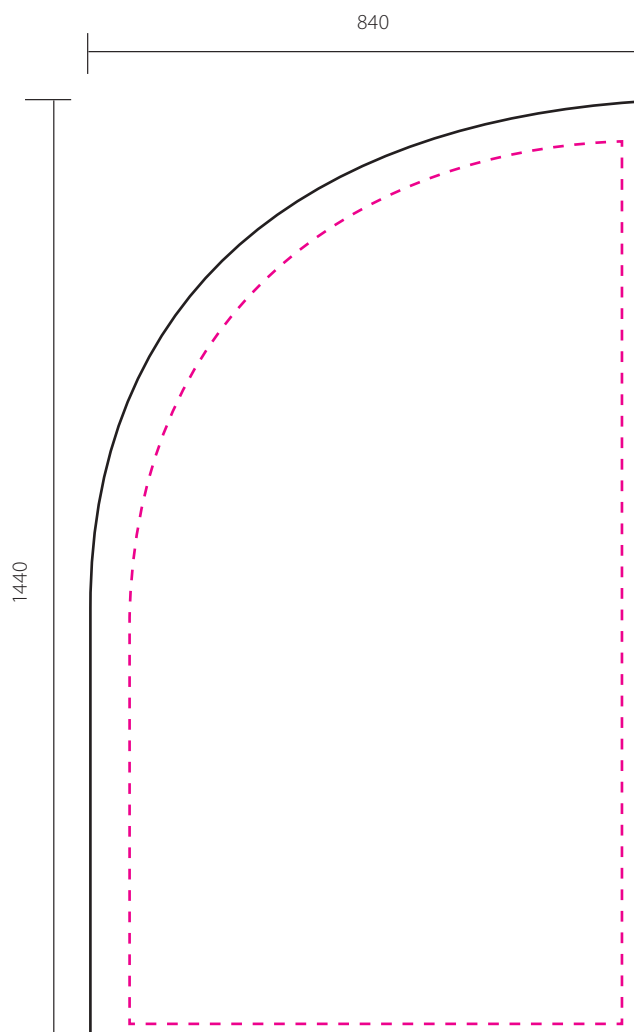

Liput

## Measurements

- » Graphics dimensions: 840 x 1440 mm