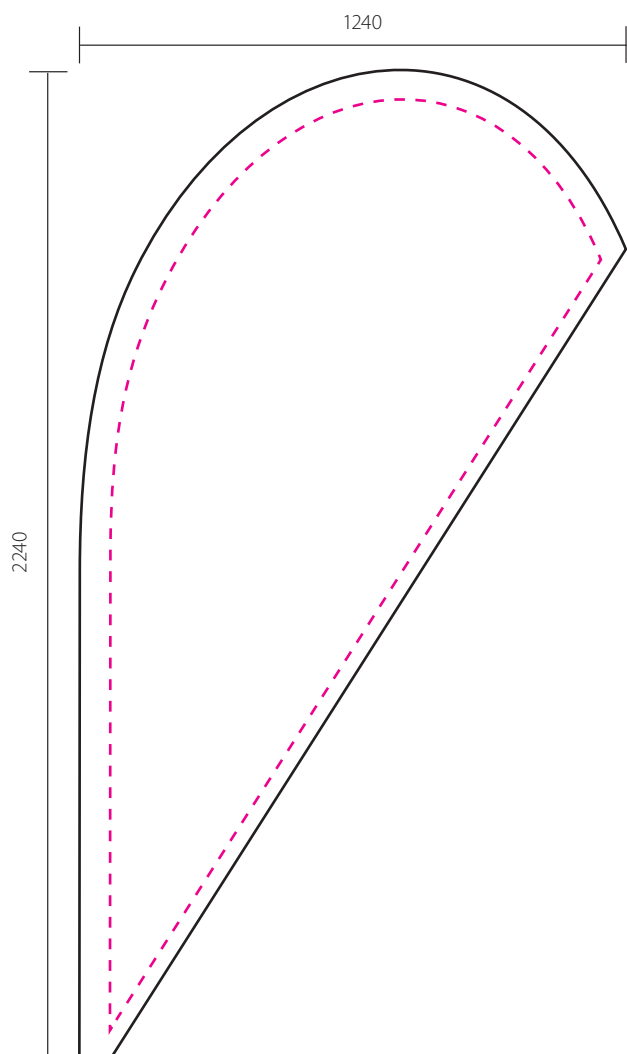

Liput

Flag Drop M

Measurements

- » Graphics dimensions: 1240 x 2440 mm

Print file requirements

- » Recommended resolution 1:1 100-150 dpi
Bigger is better!
- » CMYK (ISO Coated v2)
- » Do not add bleed or crop marks
- » PDF (PDF/X-1a)
TIFF (LZW compression is recommended)
- » Rich black: C 50 M 40 Y 40 K 100
- » Please do not use *Overprint*