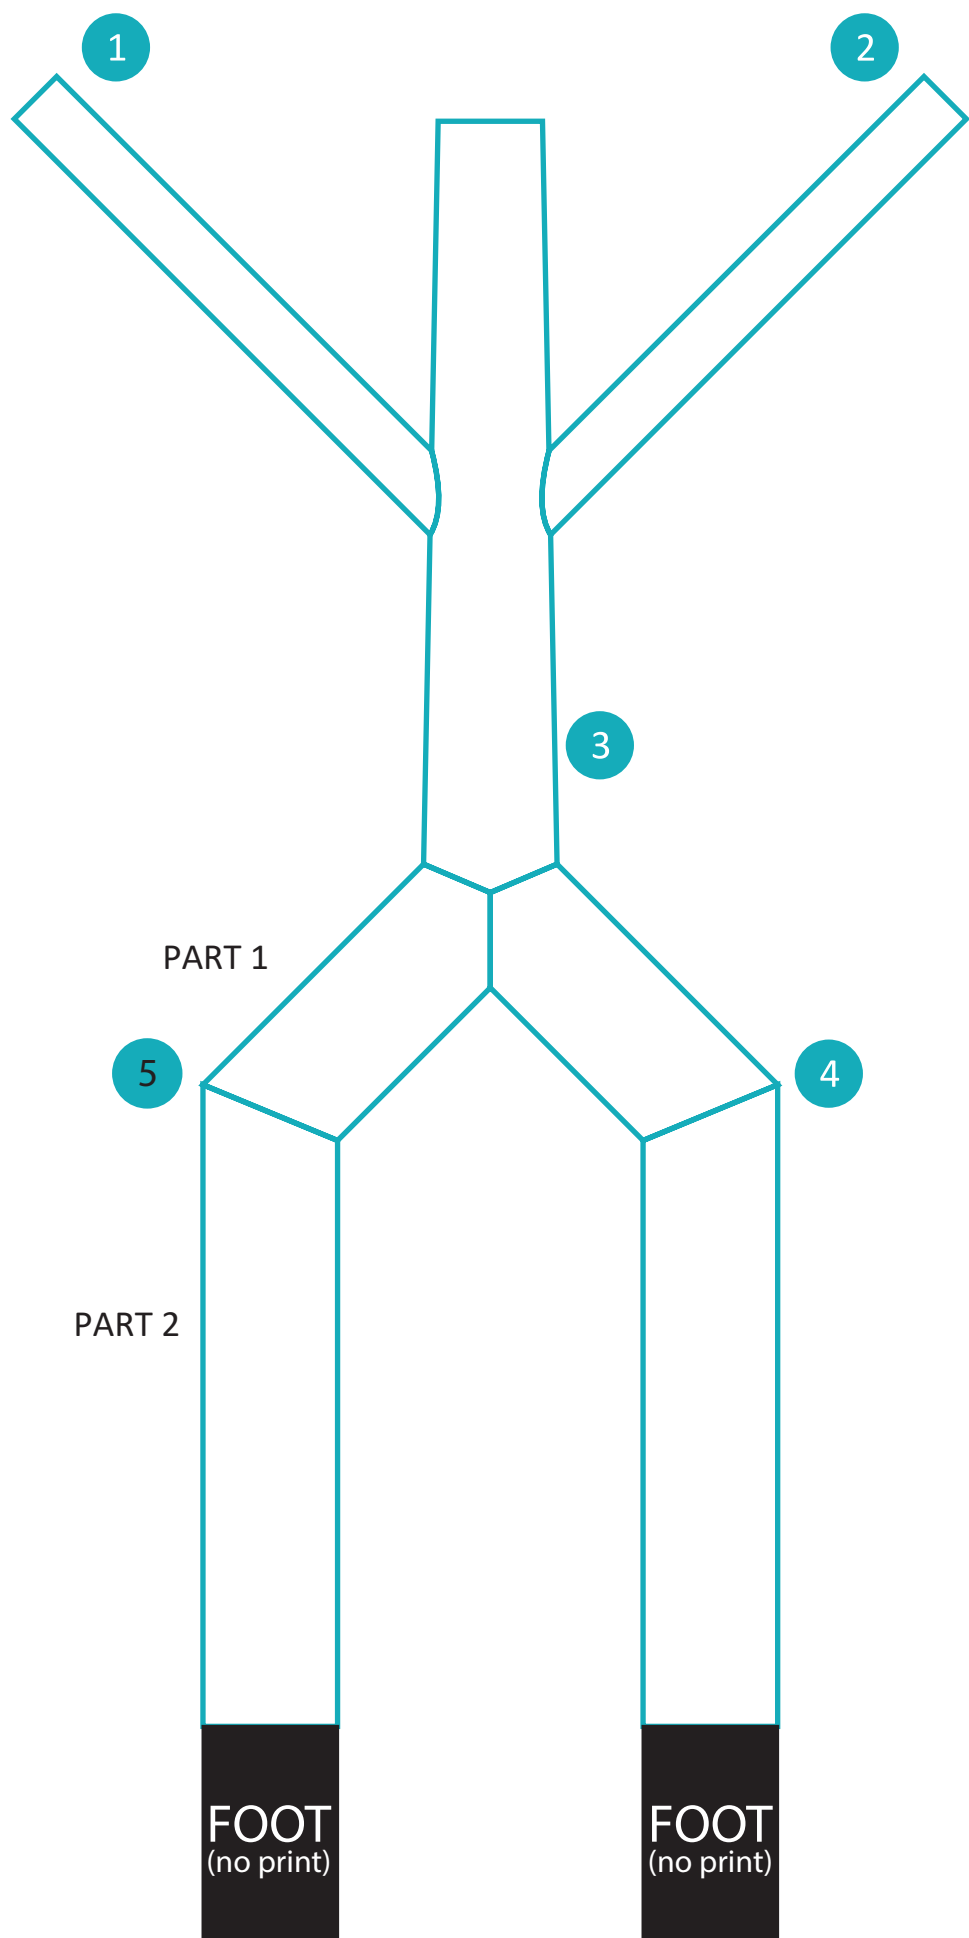

Ilmatäytteinen mainos

AIRDANCER 6m

2-legged

Template guidelines:

- » Use the provided template to design your graphics. Your design will be used as a guide for assembling the final production file
- » The solid line on the template indicates a safe visible area. **Please keep all key design elements and text within this space to avoid stitch-lines and distortion**
- » Keep in mind the visibility of your design elements due to the curvature of the elements
- » Use only scalable, vector graphics
- » CMYK (ISO Coated v2)
- » PDF (PDF/X-1a)
- » Do not add bleed or crop marks
- » Curve all type (text converted to curves/outlines)
- » **Please do not use *Overprint***

The logo for COM DECOR, featuring the word 'COM' in a smaller, bold, teal font above the word 'DECOR' in a larger, bold, teal font. The letters are blocky and have a slight shadow effect.

<https://mainostelineet.eu/>

1
HAND 1
(FRONT/BACK)

2
HAND 2
(FRONT/BACK)

3
TRUNK
(FRONT/BACK)

4
LEG 1
(FRONT/BACK)

PART 1

PART 2

5
LEG 2
(FRONT/BACK)