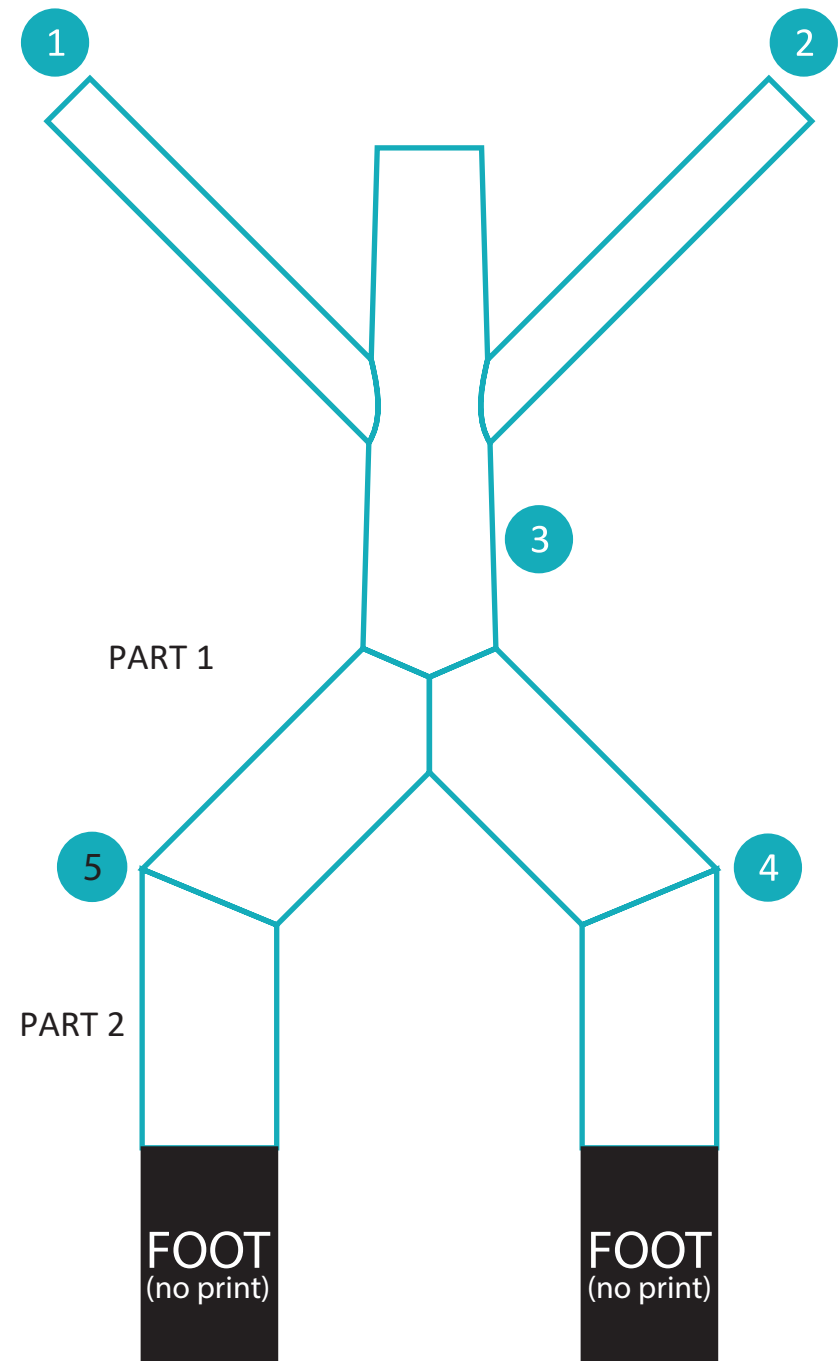

Ilmatäytteinen mainos

AIRDANCER 4m

2-legged

Template guidelines:

- » Use the provided template to design your graphics. Your design will be used as a guide for assembling the final production file
- » The solid line on the template indicates a safe visible area. **Please keep all key design elements and text within this space to avoid stitch-lines and distortion**
- » Keep in mind the visibility of your design elements due to the curvature of the elements
- » Use only scalable, vector graphics
- » CMYK (ISO Coated v2)
- » PDF (PDF/X-1a)
- » Do not add bleed or crop marks
- » Curve all type (text converted to curves/outlines)
- » **Please do not use *Overprint***

<https://mainostelineet.eu/>

1
HAND 1
(FRONT/BACK)

2
HAND 2
(FRONT/BACK)

3
TRUNK
(FRONT/BACK)

4
LEG 1
(FRONT/BACK)

PART 1

PART 2

5
LEG 2
(FRONT/BACK)