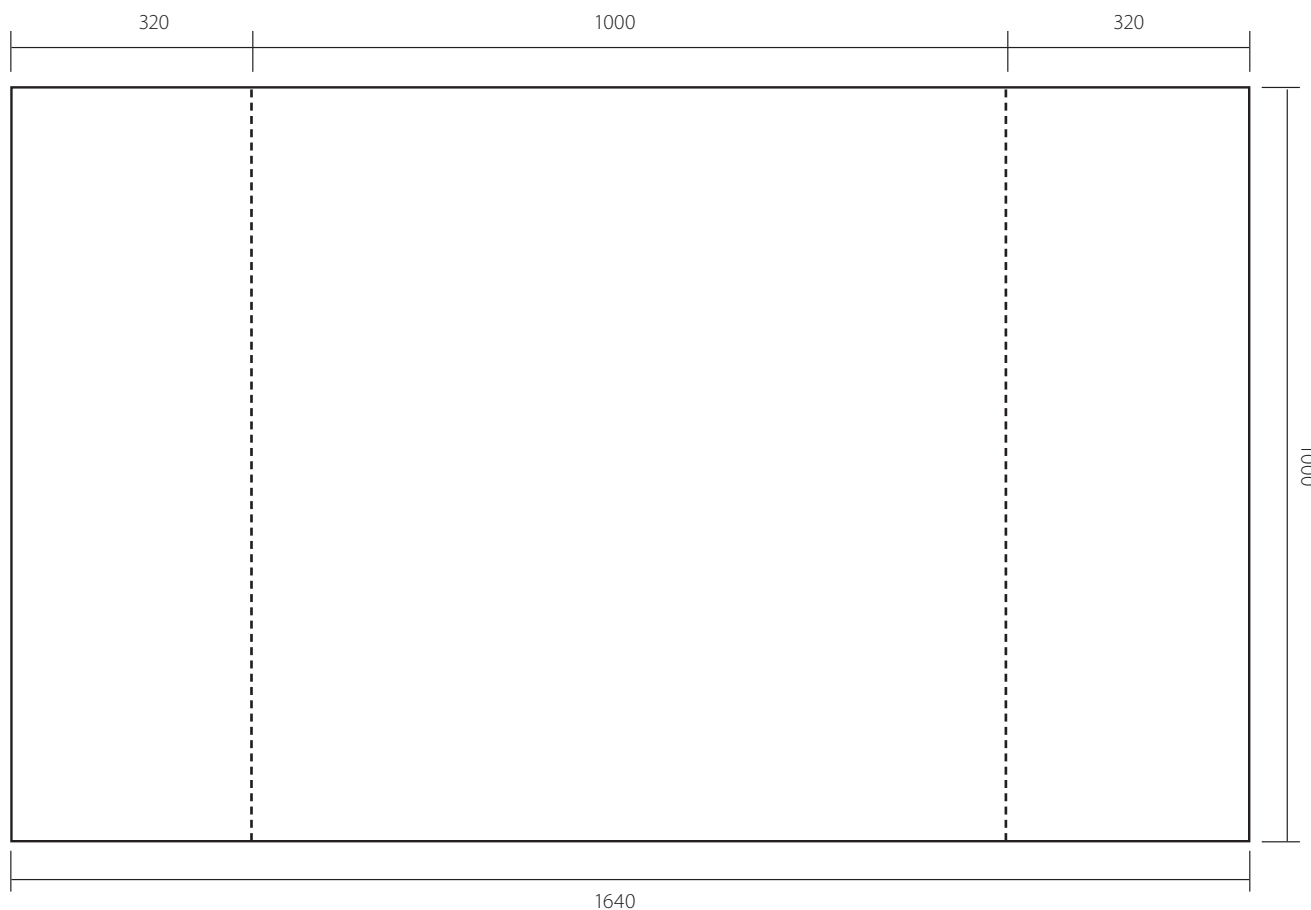

Messupöytä

QuickDesk Max Plus

Measurements

» Graphics dimensions: 1640 x 1000 mm

Note.

Keep important details not too close to edges.

Print file requirements

- » Recommended resolution 1:1 100-150 dpi
Bigger is better!
- » CMYK (ISO Coated v2)
- » Do not add bleed or crop marks
- » PDF (PDF/X-1a)
TIFF (LZW compression is recommended)
- » Rich black: C 50 M 40 Y 40 K 100
- » Please do not use *Overprint*