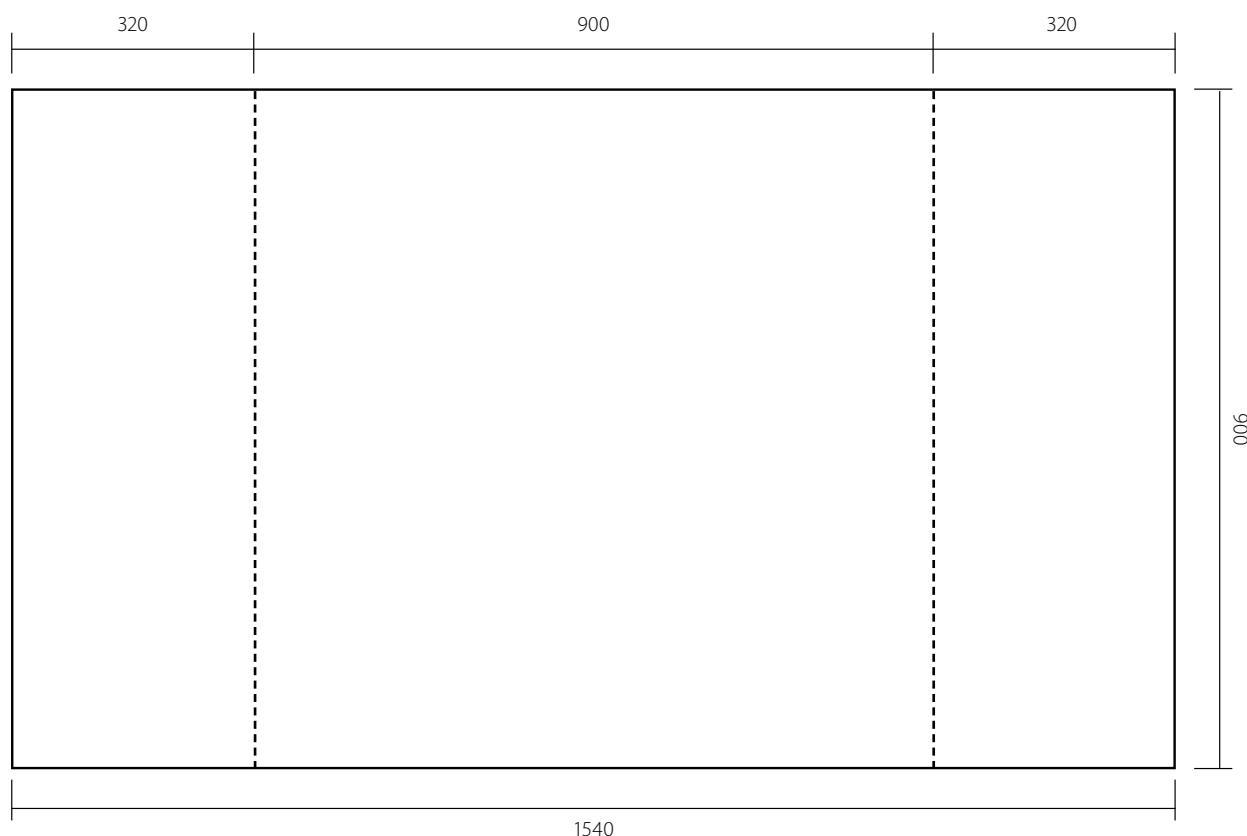

Messupöytä

QuickDesk Max

Measurements

» Graphics dimensions: 1540 x 900 mm

Note.

Keep important details not too close to edges.

Print file requirements

- » Recommended resolution 1:1 100-150 dpi
Bigger is better!
- » CMYK (ISO Coated v2)
- » Do not add bleed or crop marks
- » PDF (PDF/X-1a)
TIFF (LZW compression is recommended)
- » Rich black: C 50 M 40 Y 40 K 100
- » Please do not use *Overprint*