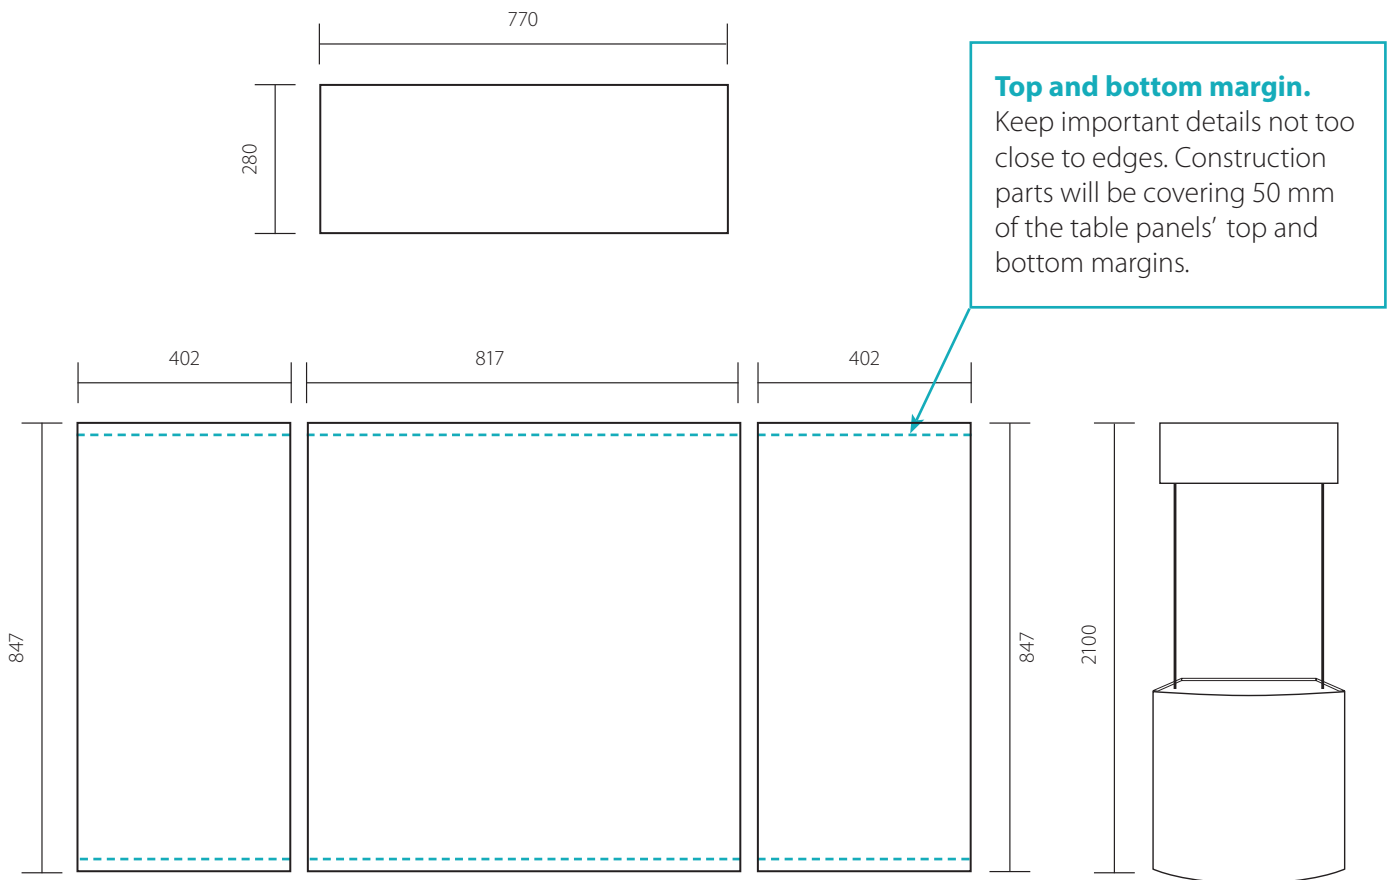

Messupöytä

## Measurements

- » Overall dimensions: 824 x 2100 x 408 mm