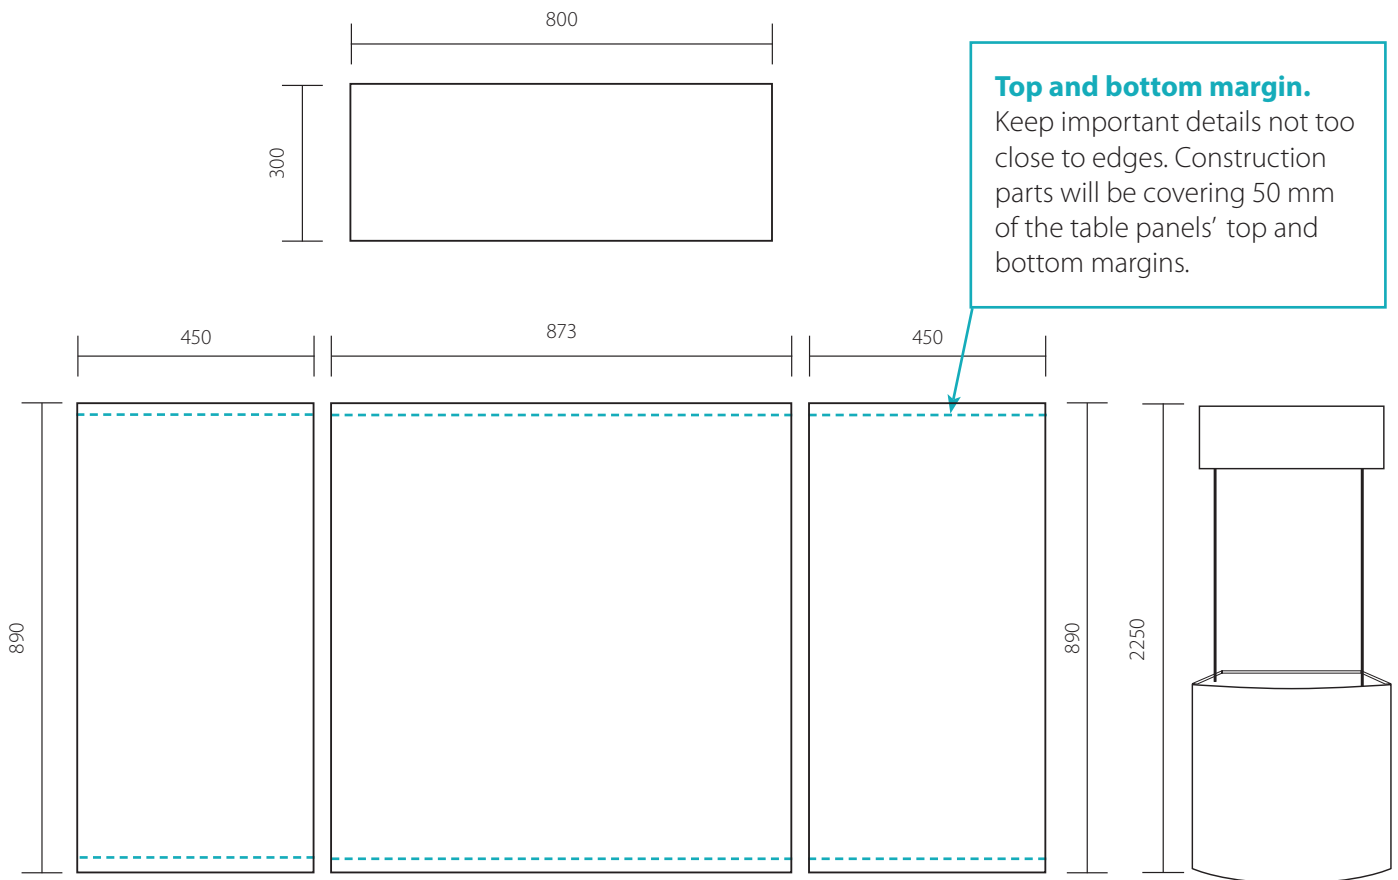

Messupöytä

Esittelypöytä Fold L

Measurements

- » Overall dimensions: 880 x 2250 x 450 mm

Print file requirements

- » Recommended resolution 1:1 100-150 dpi
Bigger is better!
- » CMYK (ISO Coated v2)
- » Do not add bleed or crop marks
- » PDF (PDF/X-1a)
TIFF (LZW compression is recommended)
- » Rich black: C 50 M 40 Y 40 K 100
- » Please do not use *Overprint*